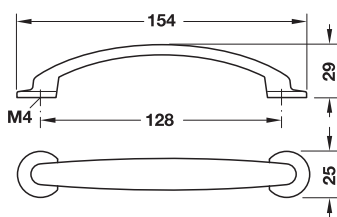

1

Timeless Furniture Handles

Finish/colour	Cat. No.
Brushed nickel plated	155.00.650
Matt nickel plated	155.00.640

Packing: 1 or 25 pieces

Finish/colour	Dim. A mm	Dim. B mm	Dim. C mm	Cat. No.
Matt chrome plated	124	27	96	101.69.401
	160	29	128	101.69.402
Stainless steel coloured	124	27	96	101.69.001
	160	29	128	101.69.002
Matt nickel plated	124	27	96	101.69.601
	160	29	128	101.69.602

Packing: 25 pieces

Matching furniture knob ▶ FF 1.174

M4 threaded screws ▶ FF 1.260

DGH-M-INT 2020, HDE-en, 05/19; Dimensional data not binding. We reserve the right to alter specifications without notice.