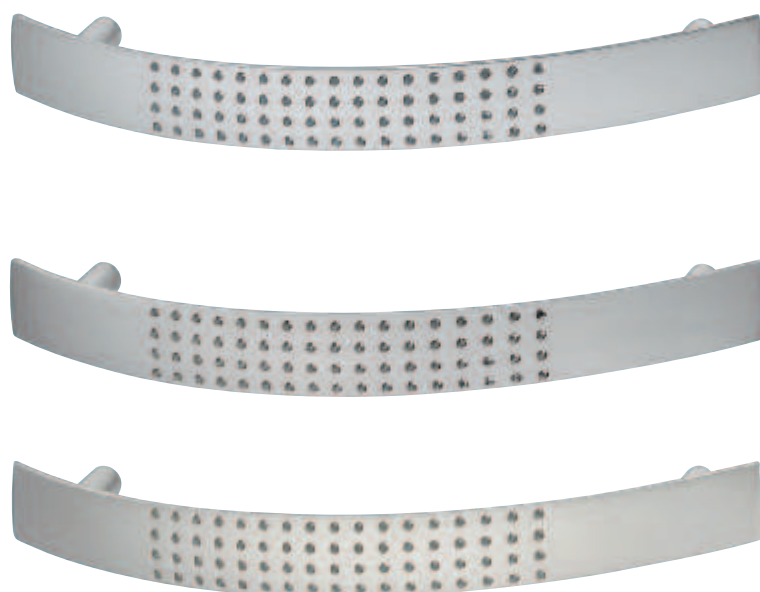

1

Timeless Furniture Handles

Finish/colour	Cat. No.
Brushed nickel plated	155.00.650
Matt nickel plated	155.00.640

Packing: 1 or 25 pieces

Finish/colour	Dim. A mm	Dim. B mm	Dim. C mm	Cat. No.
Matt chrome plated	124	27	96	101.69.401
	160	29	128	101.69.402
Stainless steel coloured	124	27	96	101.69.001
	160	29	128	101.69.002
Matt nickel plated	124	27	96	101.69.601
	160	29	128	101.69.602

Packing: 25 pieces

Matching furniture knob ▶ FF 1.174

M4 threaded screws ▶ FF 1.260

DGH-M-INT 2020, HDE-en, 05/19; Dimensional data not binding. We reserve the right to alter specifications without notice.