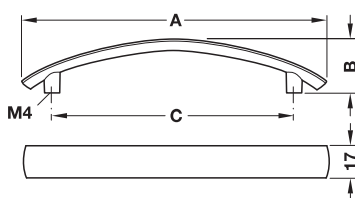

1

Timeless Furniture Handles

Finish/colour	Cat. No.
Brushed nickel plated	155.00.650
Matt nickel plated	155.00.640

Packing: 1 or 25 pieces

Finish/colour	Dim. A mm	Dim. B mm	Dim. C mm	Cat. No.
Matt chrome plated	124	27	96	101.69.401
	160	29	128	101.69.402
Stainless steel coloured	124	27	96	101.69.001
	160	29	128	101.69.002
Matt nickel plated	124	27	96	101.69.601
	160	29	128	101.69.602

Packing: 25 pieces

Matching furniture knob ▶ FF 1.174

M4 threaded screws ▶ FF 1.260

DGH-M-INT 2020, HDE-en, 05/19; Dimensional data not binding. We reserve the right to alter specifications without notice.